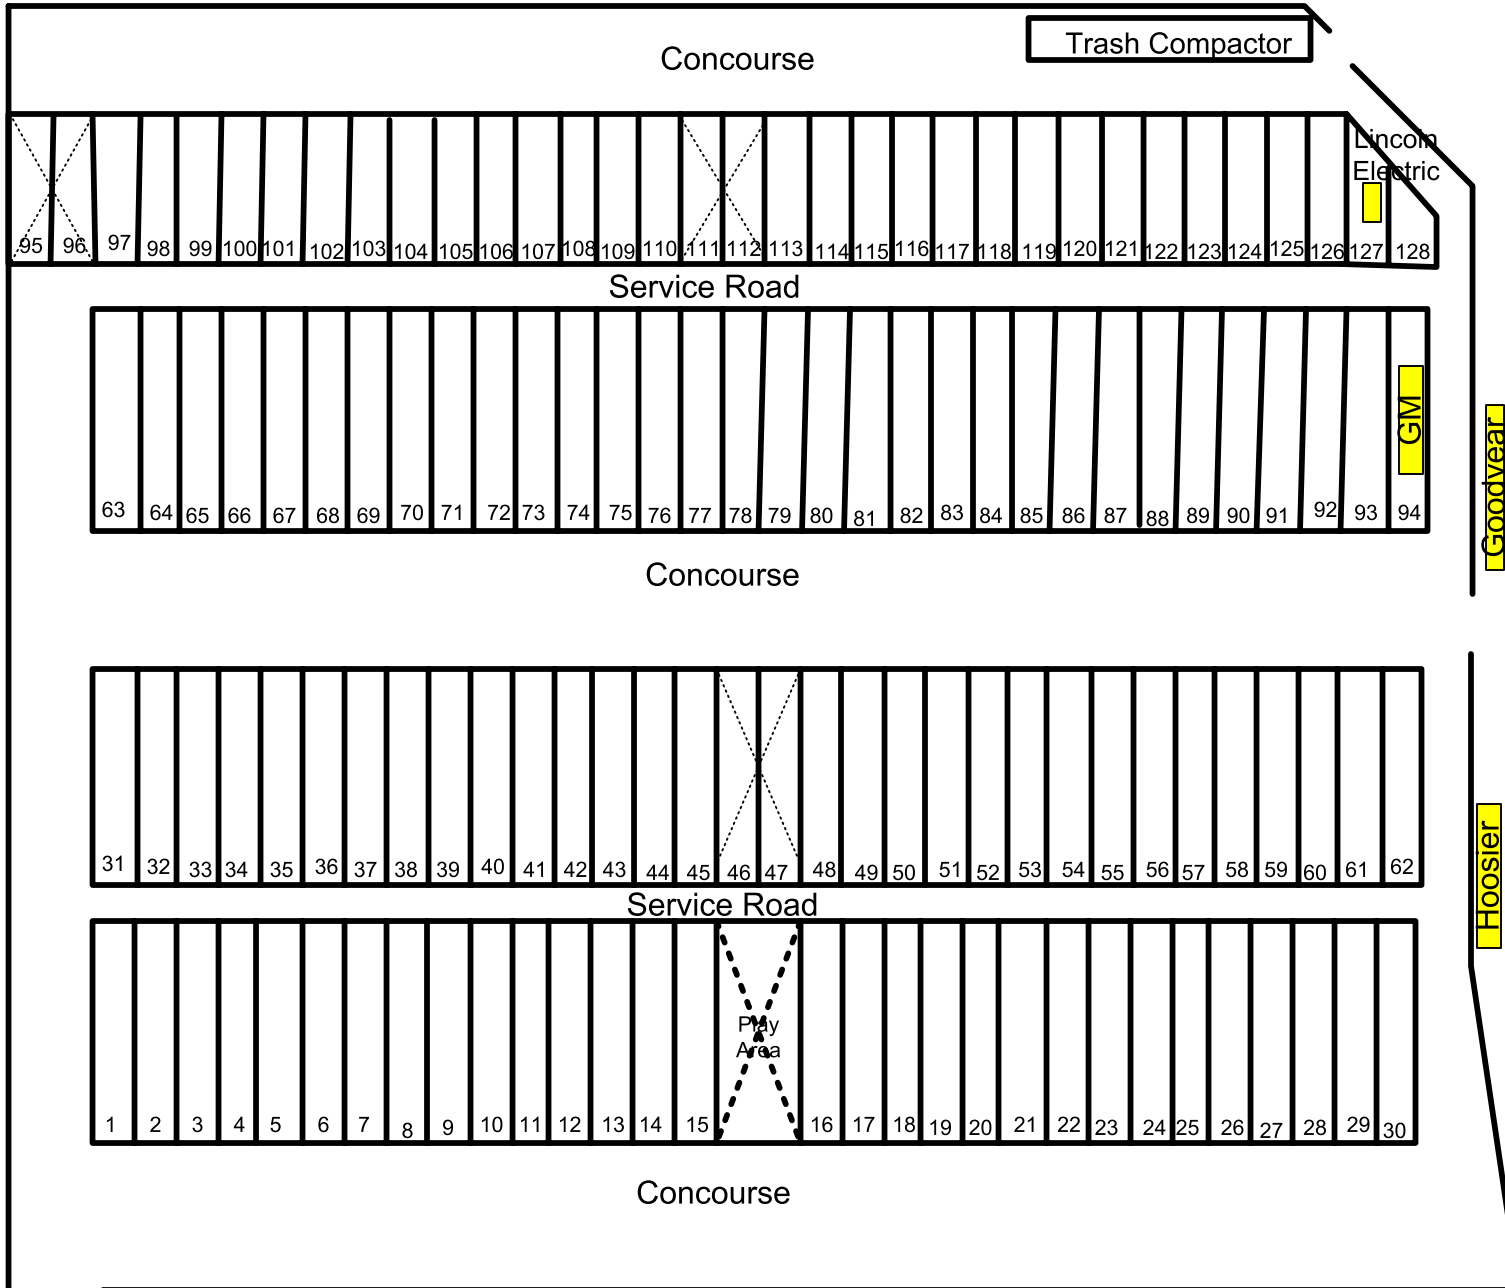

2010 FSAE
 PADDOCK LAYOUT

Map 2
 10-19-09

1-94 are 15' x 75'
 95-126 are 15' x 50'.